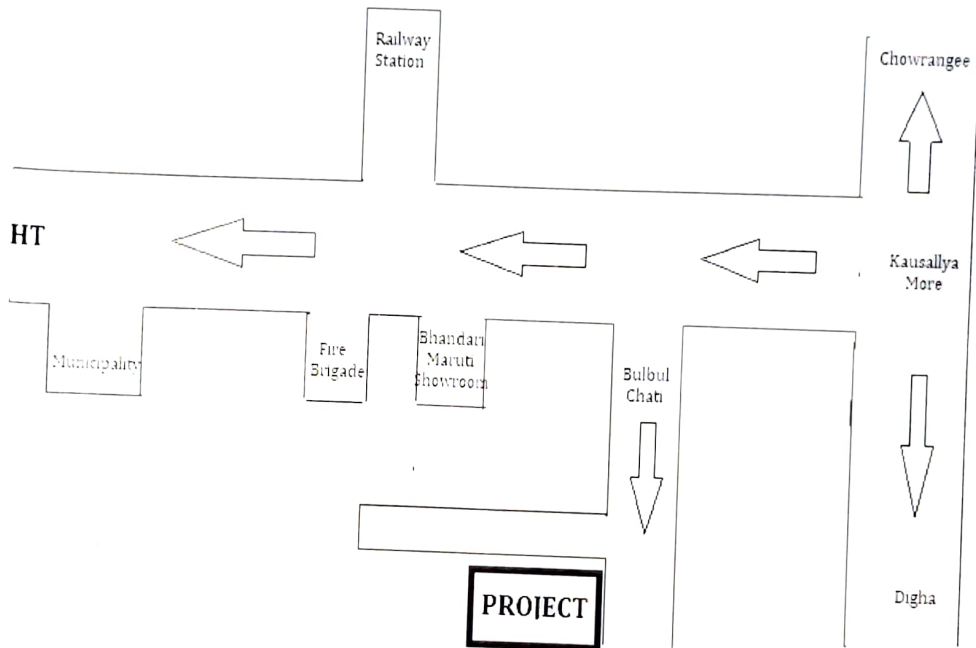

## TO WHOM IT MAY CONCERN

The location plan of proposed project "SHIV SANKALP 2" situated at Mouza - Mirpur, J.L. No. - 240, R.S. Plot No. - 120(P) & 123(P), L.R. Plot No. 129(P) & 143(P), 5 No Gopali G.P., Kharagpur I Samity, Pin - 721301, is shown below: